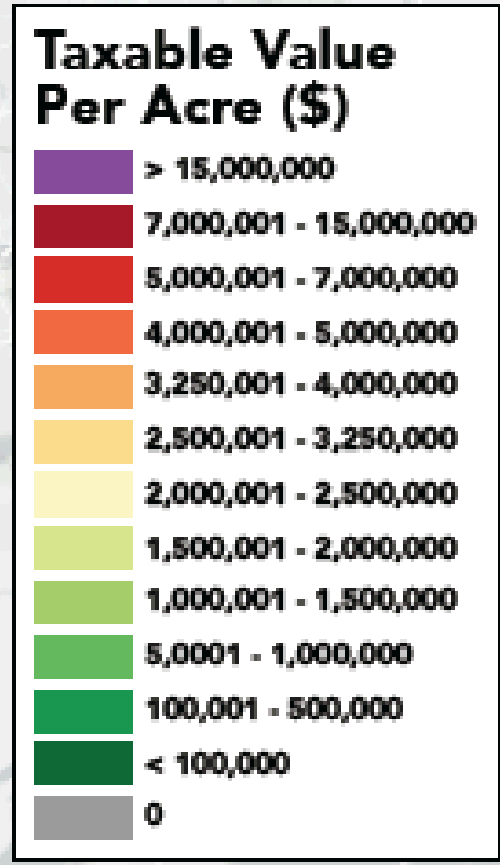

URBAN3
Tax Value Per Acre
Eastern Shore, MD

Chestertown

Centreville

Easton

Stevensville

Grasonville

Cambridge

Salisbury

Snow Hill

Princess Anne

Ocean City

Philadelphia

DELAWARE BAY

DELAWARE

VIRGINIA

ATLANTIC OCEAN

CHESAPEAKE BAY